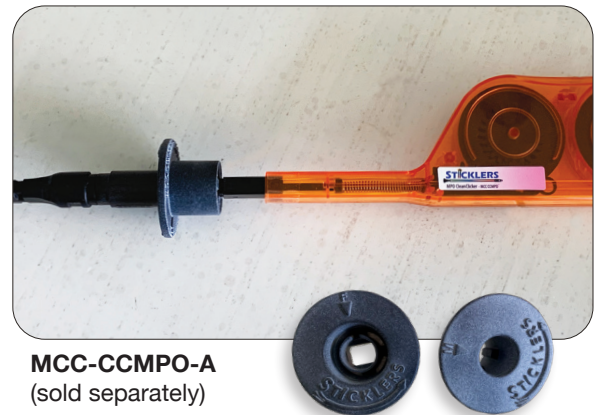

MCC-CCMPO-A
(sold separately)